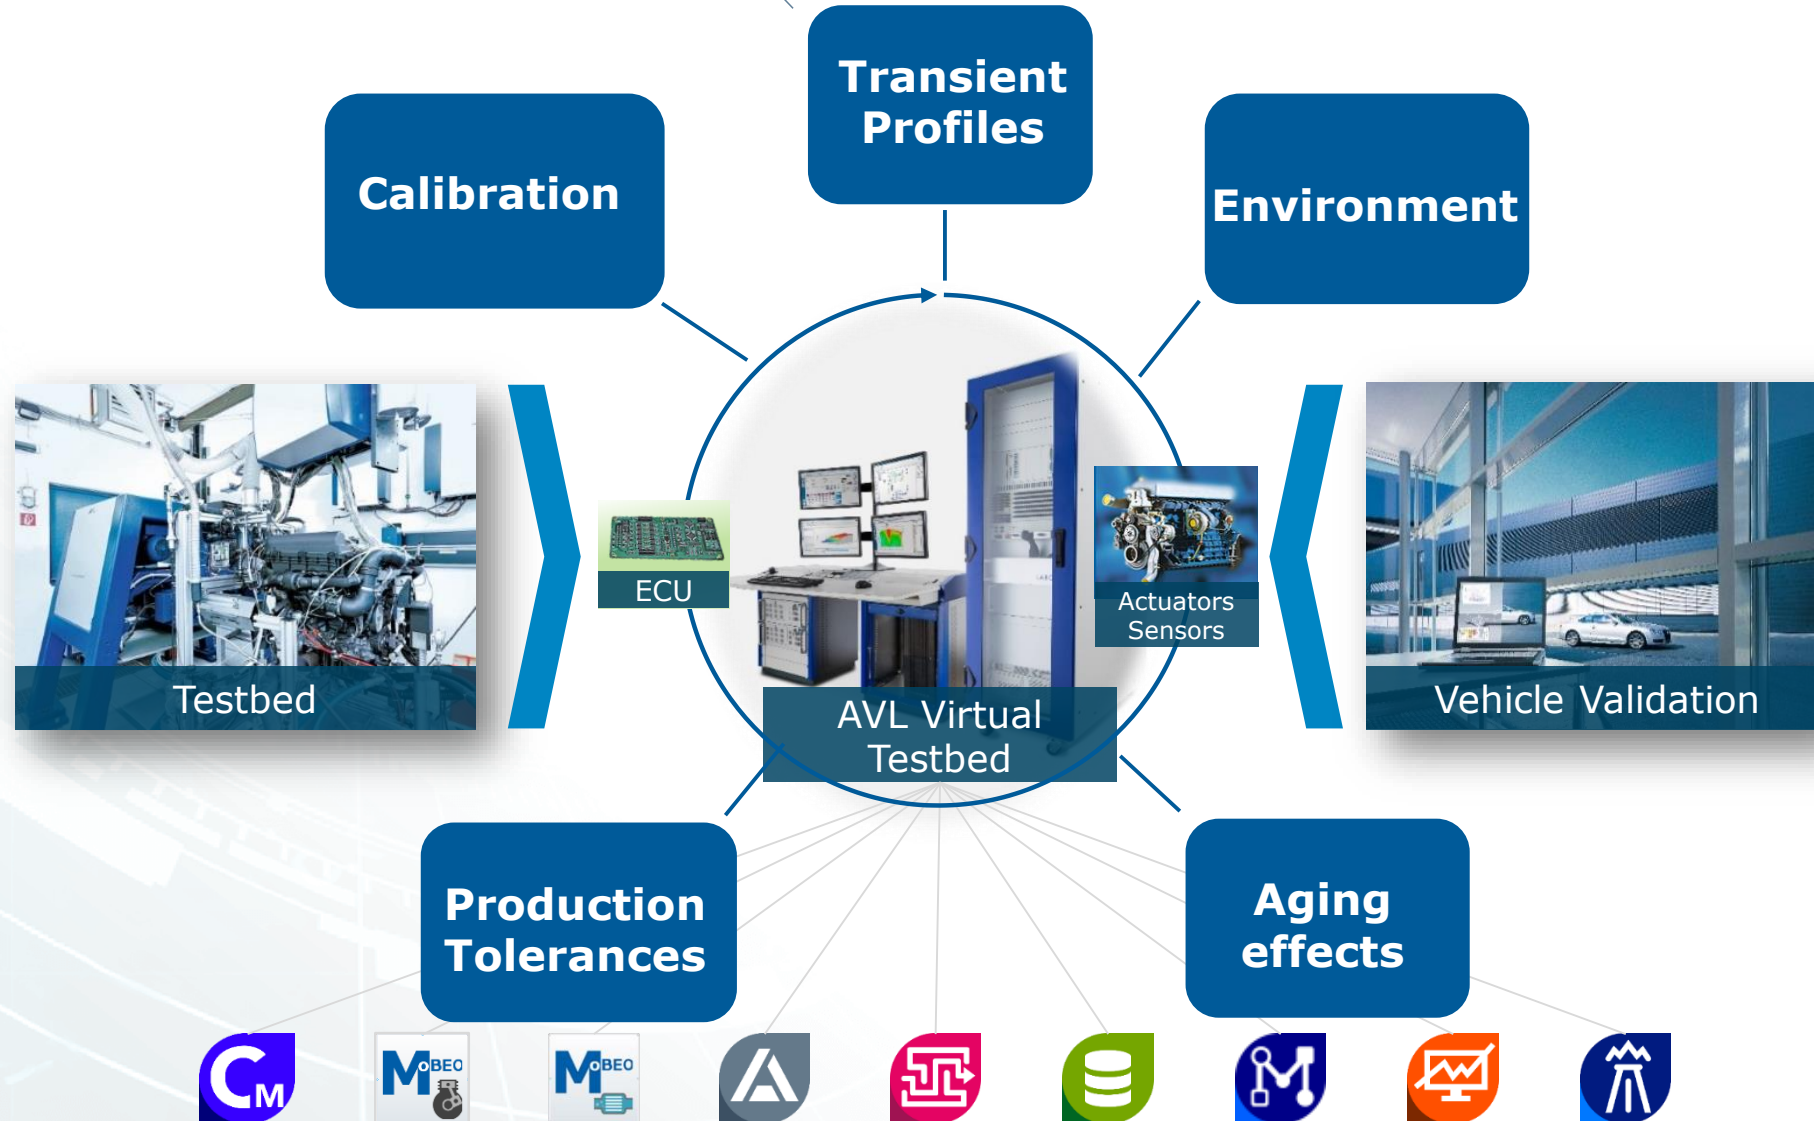

## E-powertrain test

- Four Wheel Dynos
- A/C Load/Conditioning
- 12V Load
- Coolant Conditioning
- HV Battery
- Power Distribution Unit(PDU)
- Charging Station

⇒ "E-Integration Test system"

AVL E-Storage

# Virtual Testbed Engineering