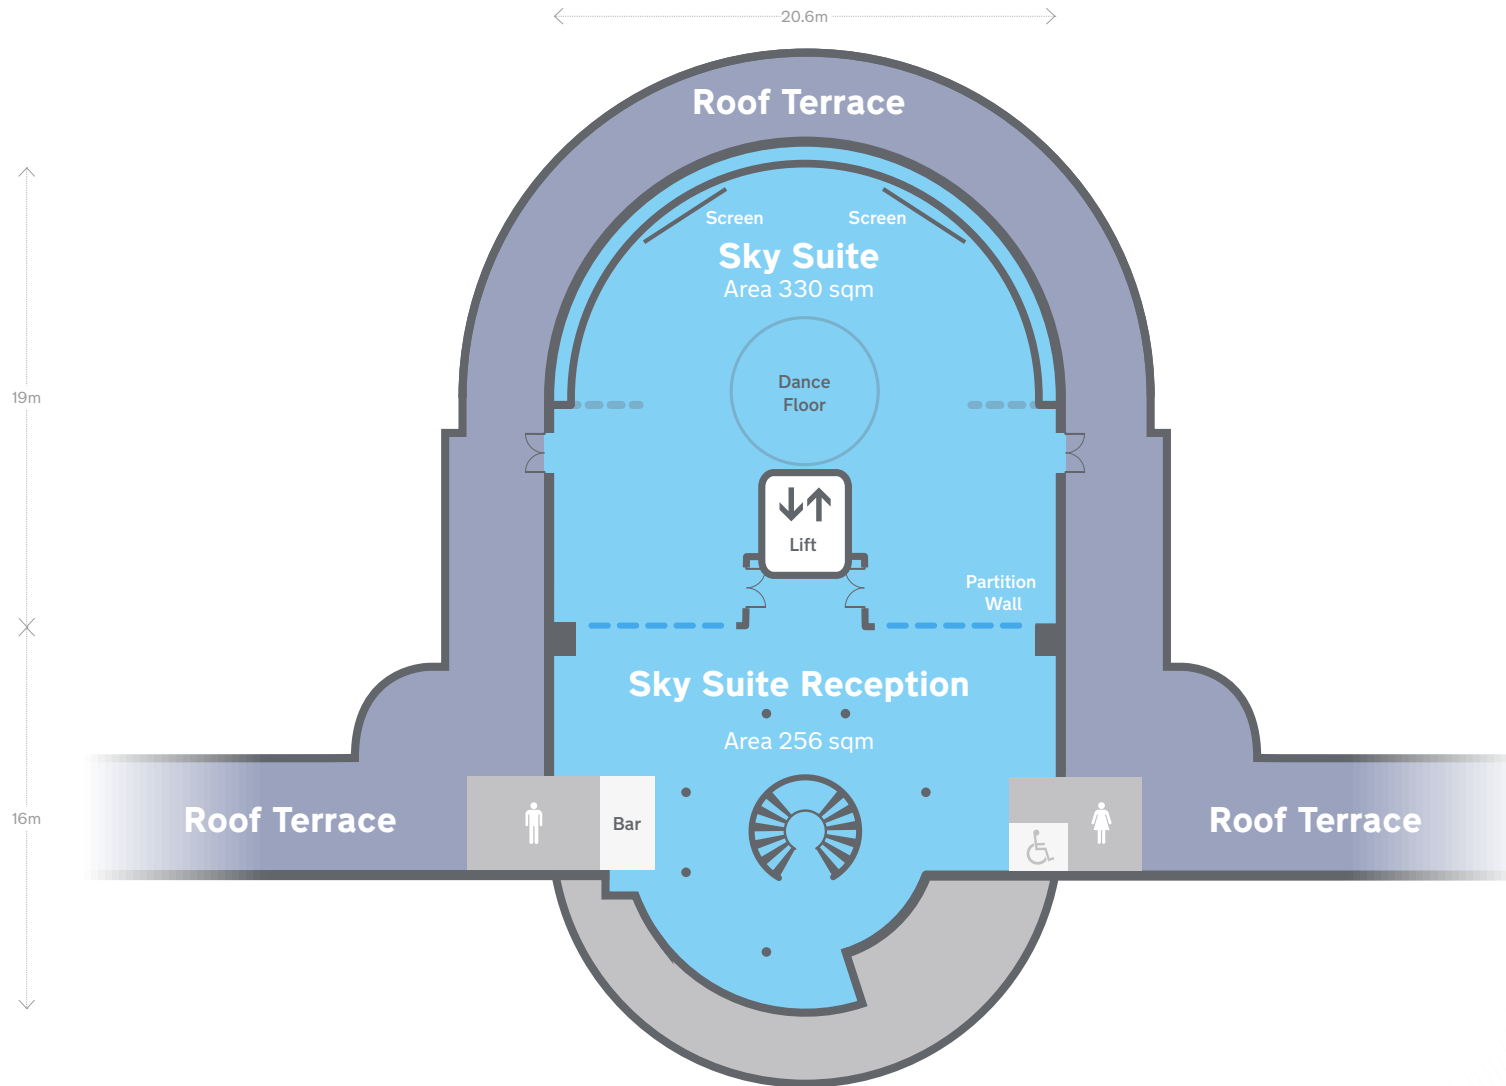

# THE SKY SUITE

Natural daylight

Window blinds

Air conditioned

3 Phase power

38x Power sockets

2x 5000 Lumens  
data projectors

2x Screens

Wi-Fi up to 1gbps

Dancefloor

Room partition

Room pillars

Private bar

Roof terrace